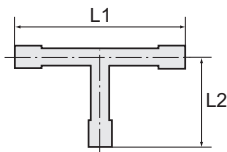

Medium temperature:
Ambient temperature:

Max. 90 °C
Max. 90 °C

170 B

Double hose fitting, brass CW614N				
Art. No.	Type No.	Max. working pressure bar	For hose mm	L1 mm
136262	MS1700404	16	I.D. 4	45.0
136263	MS1700505	16	I.D. 5	49.0
111269	170 A	16	I.D. 6	72.0
Art. No. 111269 = discontinued product. No longer available. New product 136264 (MS1700606)				
136264	MS1700606	16	I.D. 6	55.0
136265	MS1700808	16	I.D. 8	55.0
111270	170 B	16	I.D. 9	72.0
Art. No. 111270 = discontinued product. No longer available. New product 136266 (MS1700909)				
136266	MS1700909	16	I.D.9	55.0
136267	MS1701010	16	I.D. 10	55.0
136268	MS1701212	16	I.D. 12	55.0
136269	MS1701313	16	I.D. 13	55.0
111271	170 C	16	I.D. 13	72.0
Art. No. 111271 = discontinued product. No longer available. New product 136269 (MS1701313)				
136270	MS1701414	16	I.D. 14	55.0
111272	170 D	16	I.D. 16	72.0
Art. No. 111272 = discontinued product. No longer available. New product 136271 (MS1701616)				
111273	170 E	16	I.D. 19	72.0
Art. No. 111273 = discontinued product. No longer available. New product 136272 (MS1701919)				
111274	170 F	16	I.D. 25	72.0
Art. No. 111274 = discontinued product. No longer available. New product 136273 (MS1702525)				

MS1700609

Double hose fitting, brass CW614N, reducing

Art. No.	Type No.	Max. working pressure bar	For hose mm	L1 mm
136274	MS1700609	16	I.D. 6, 9	55.0
136275	MS1700913	16	I.D. 9, 13	55.0

171 B

Tee hose connectors, brass CW617N

Art. No.	Type No.	Max. working pressure bar	For hose mm	L1 mm	L2 mm
134502	171 A	10	I.D. 5	38.0	19.0
134503	171 B	10	I.D. 6	38.0	19.0
134504	171 C	10	I.D. 8	54.0	27.0
134505	171 D	10	I.D. 9	54.0	27.0
134506	171 E	10	I.D. 13	70.0	35.0

173 B

Cross push-on connectors, brass CW617N

Art. No.	Type No.	Max. working pressure bar	For hose mm	L1 mm
140115	173 A/0	10	I.D. 4	38.0
134512	173 A	10	I.D. 5	38.0
134513	173 B	10	I.D. 6	38.0
134514	173 C	10	I.D. 8	46.0
134515	173 D	10	I.D. 9	54.0
134516	173 E	10	I.D. 13	70.0